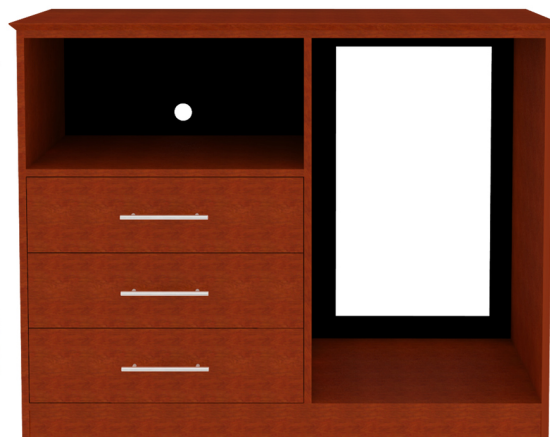

Please visit the Finishes page of our website for all melamine finish options