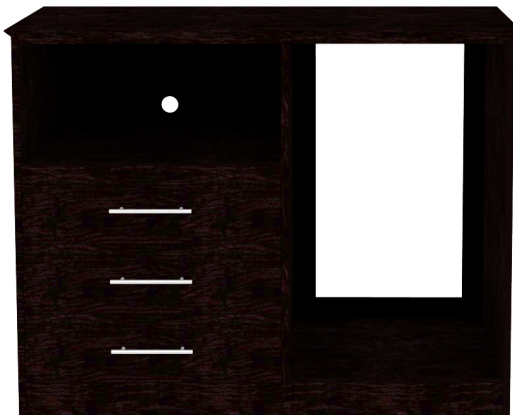

Please visit the Finishes page of our website for all melamine finish options